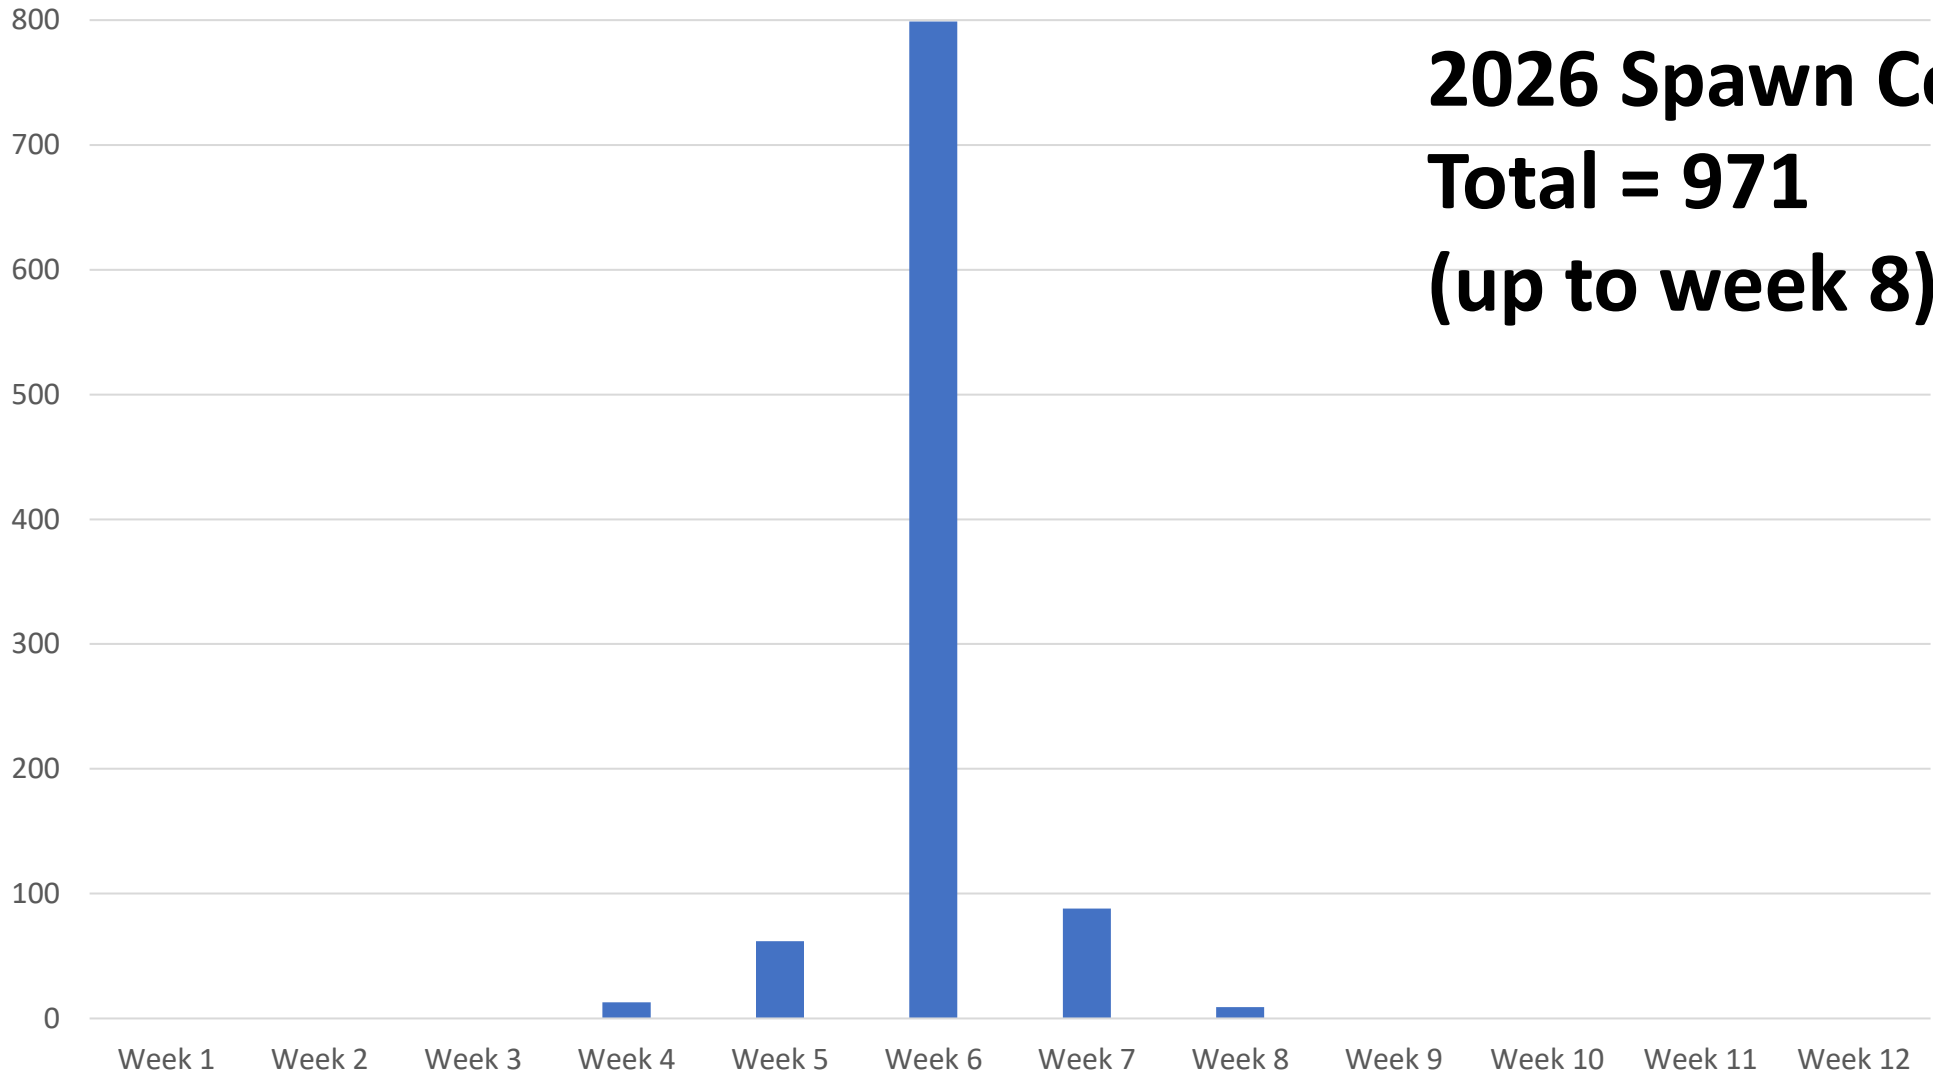

Is the Common Frog Likely to Remain 'Common' in the New Forest?

Paul Edgar (Amphibian & Reptile Conservation)

Annual Spawn Counts 2013 - 2026

2026 Spawn Counts Total = 971 (up to week 8)

2025 Spawn Counts

Total = 932

Brockishill Inclosure

Eaves Hill

Stubby Heath

Great Stubby Hat

path

Drain

Collects