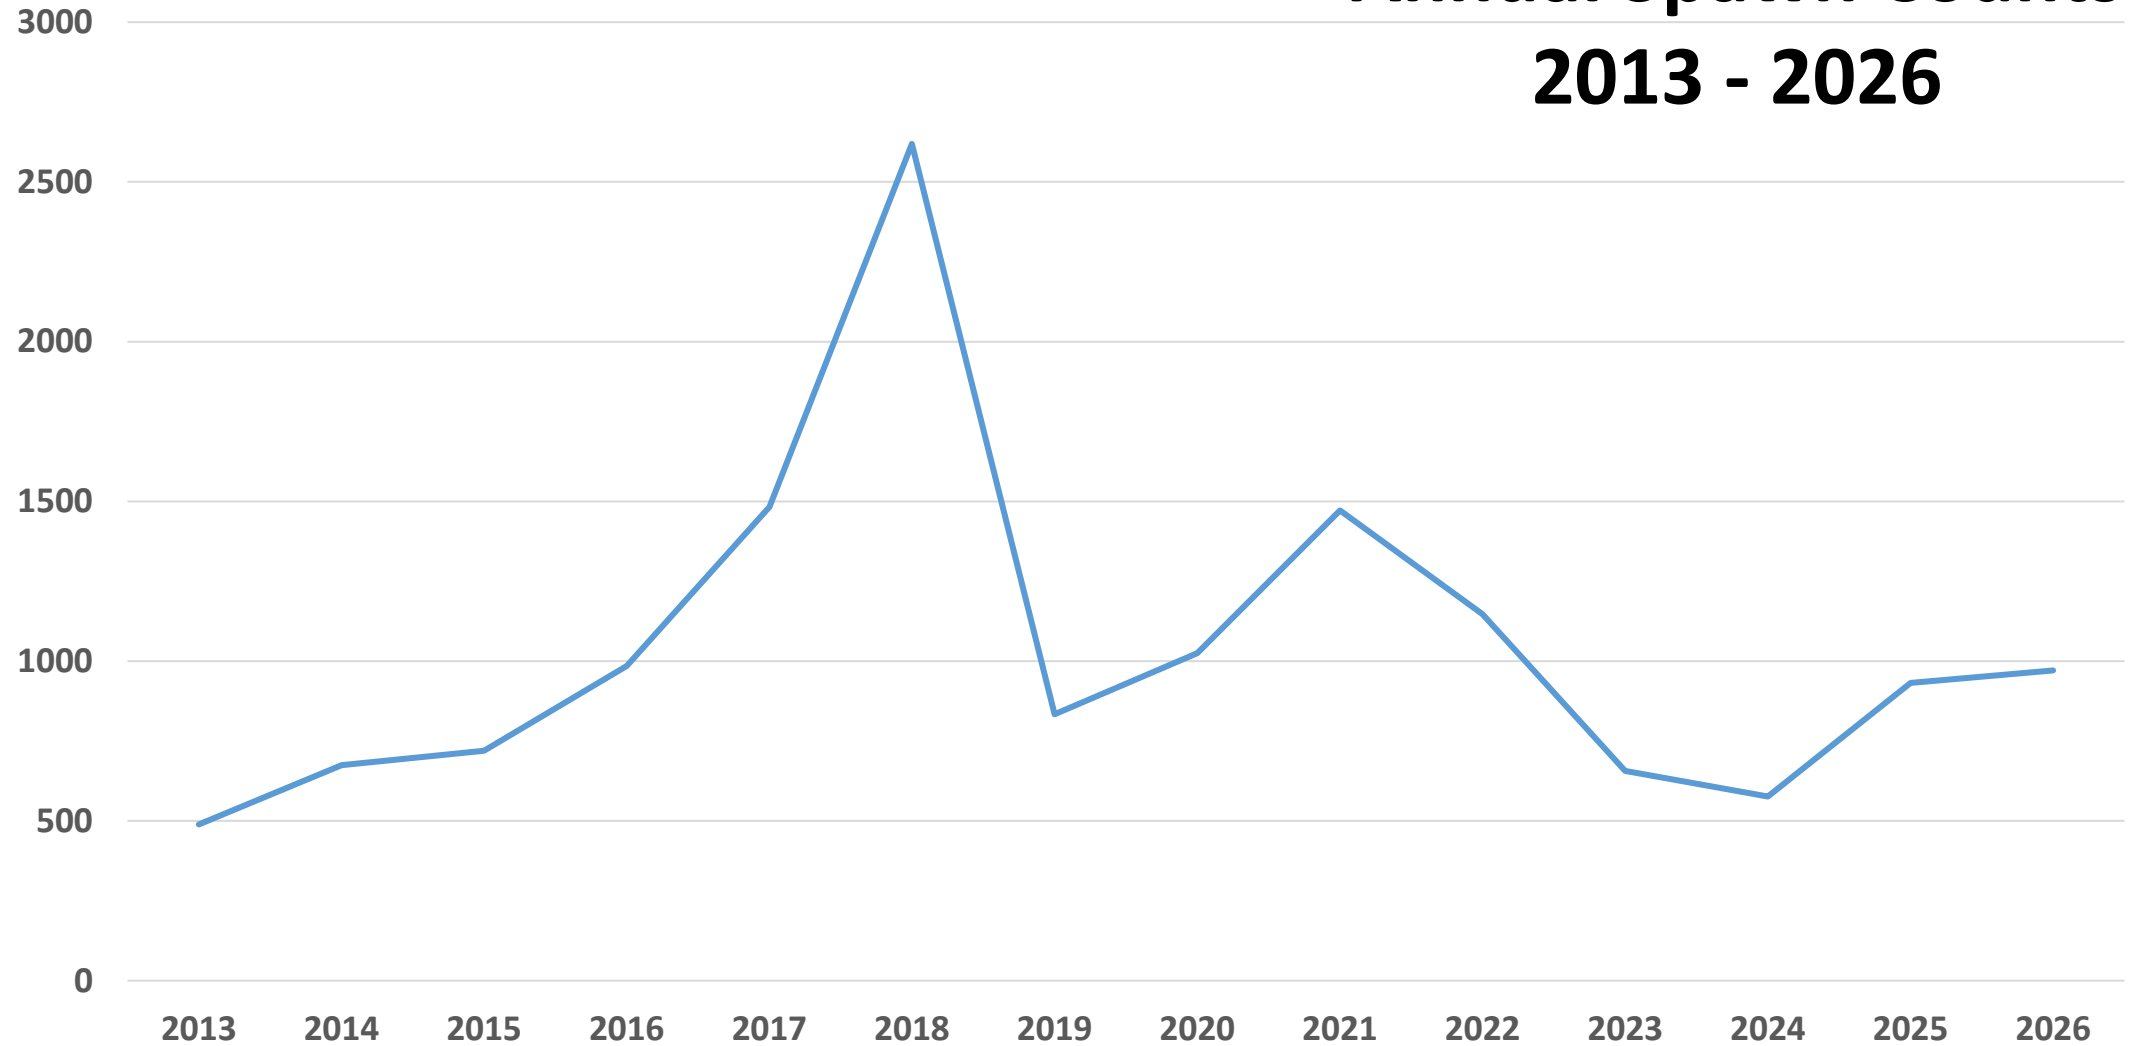

Is the Common Frog Likely to Remain 'Common' in the New Forest?

Paul Edgar (Amphibian & Reptile Conservation)

Annual Spawn Counts 2013 - 2026

2026 Spawn Counts Total = 971 (up to week 8)

2025 Spawn Counts