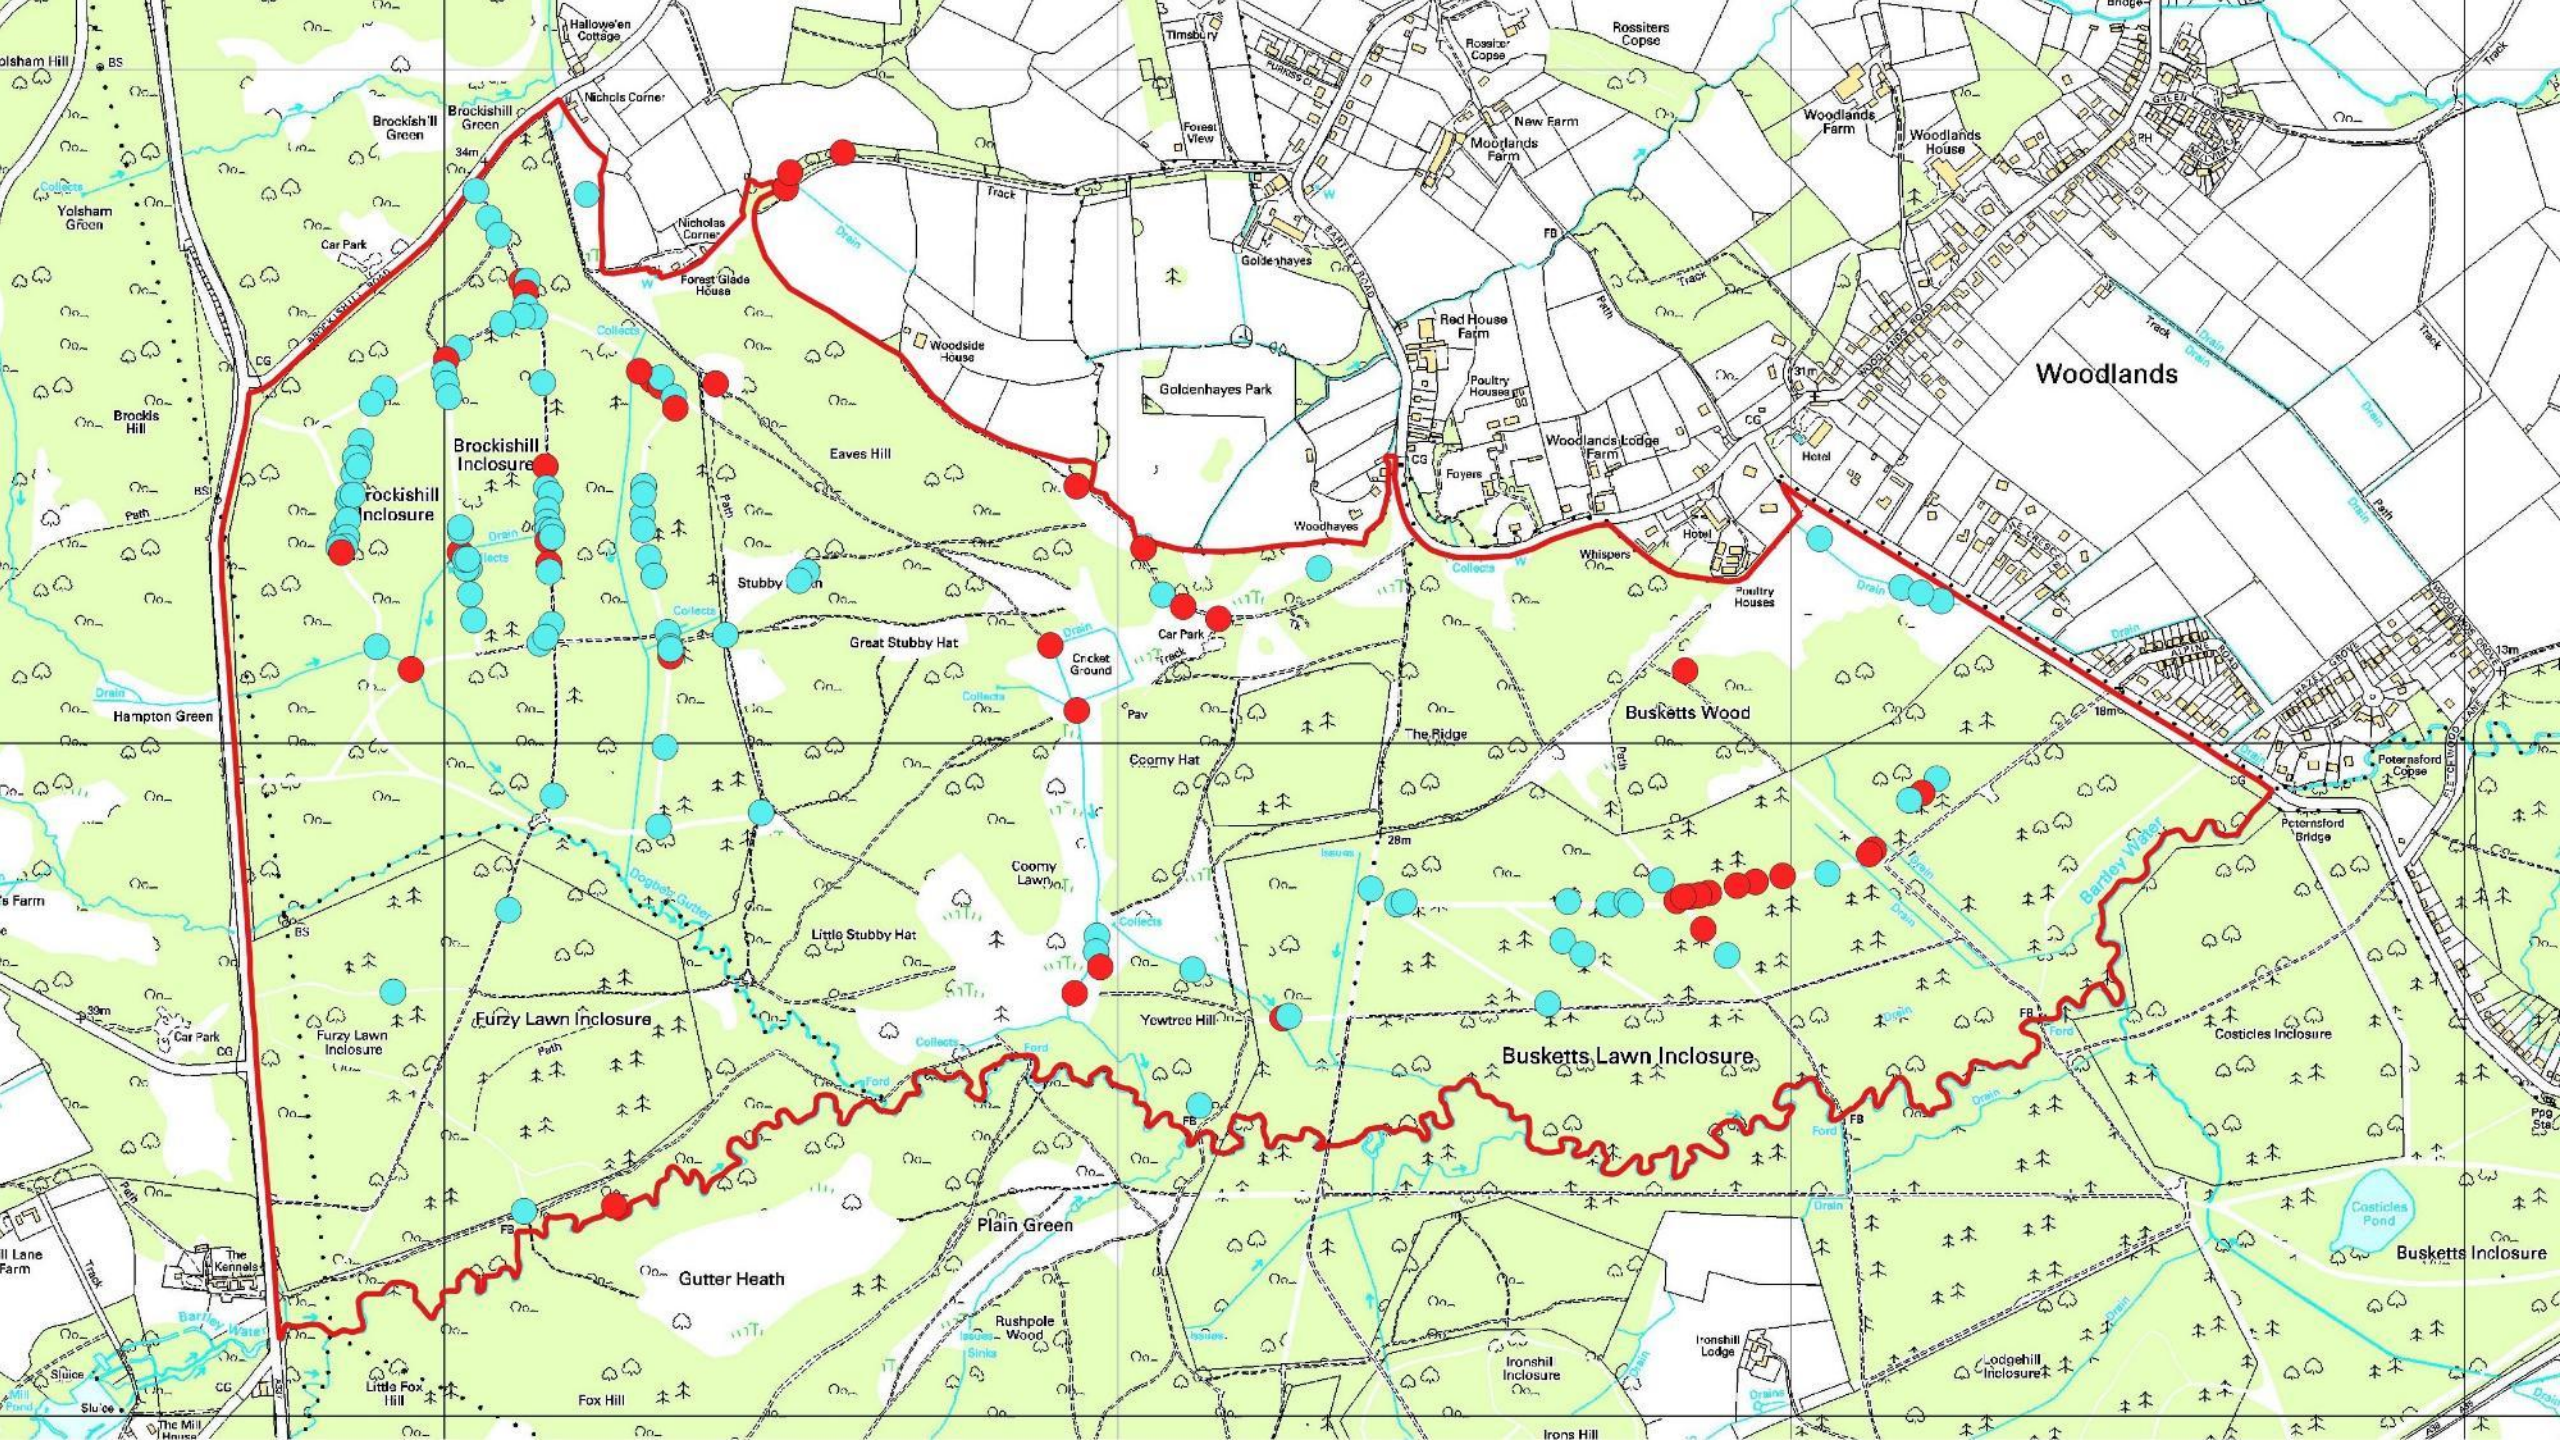

Is the Common Frog Likely to Remain 'Common' in the New Forest?

Paul Edgar (Amphibian & Reptile Conservation)

Annual Spawn Counts 2013 - 2026

2026 Spawn Counts Total = 971 (up to week 8)

2025 Spawn Counts

Total = 932

Brockishill Inclosure

Eaves Hill

Stubby Heath

Great Stubby Hat

path

Drain

Collects