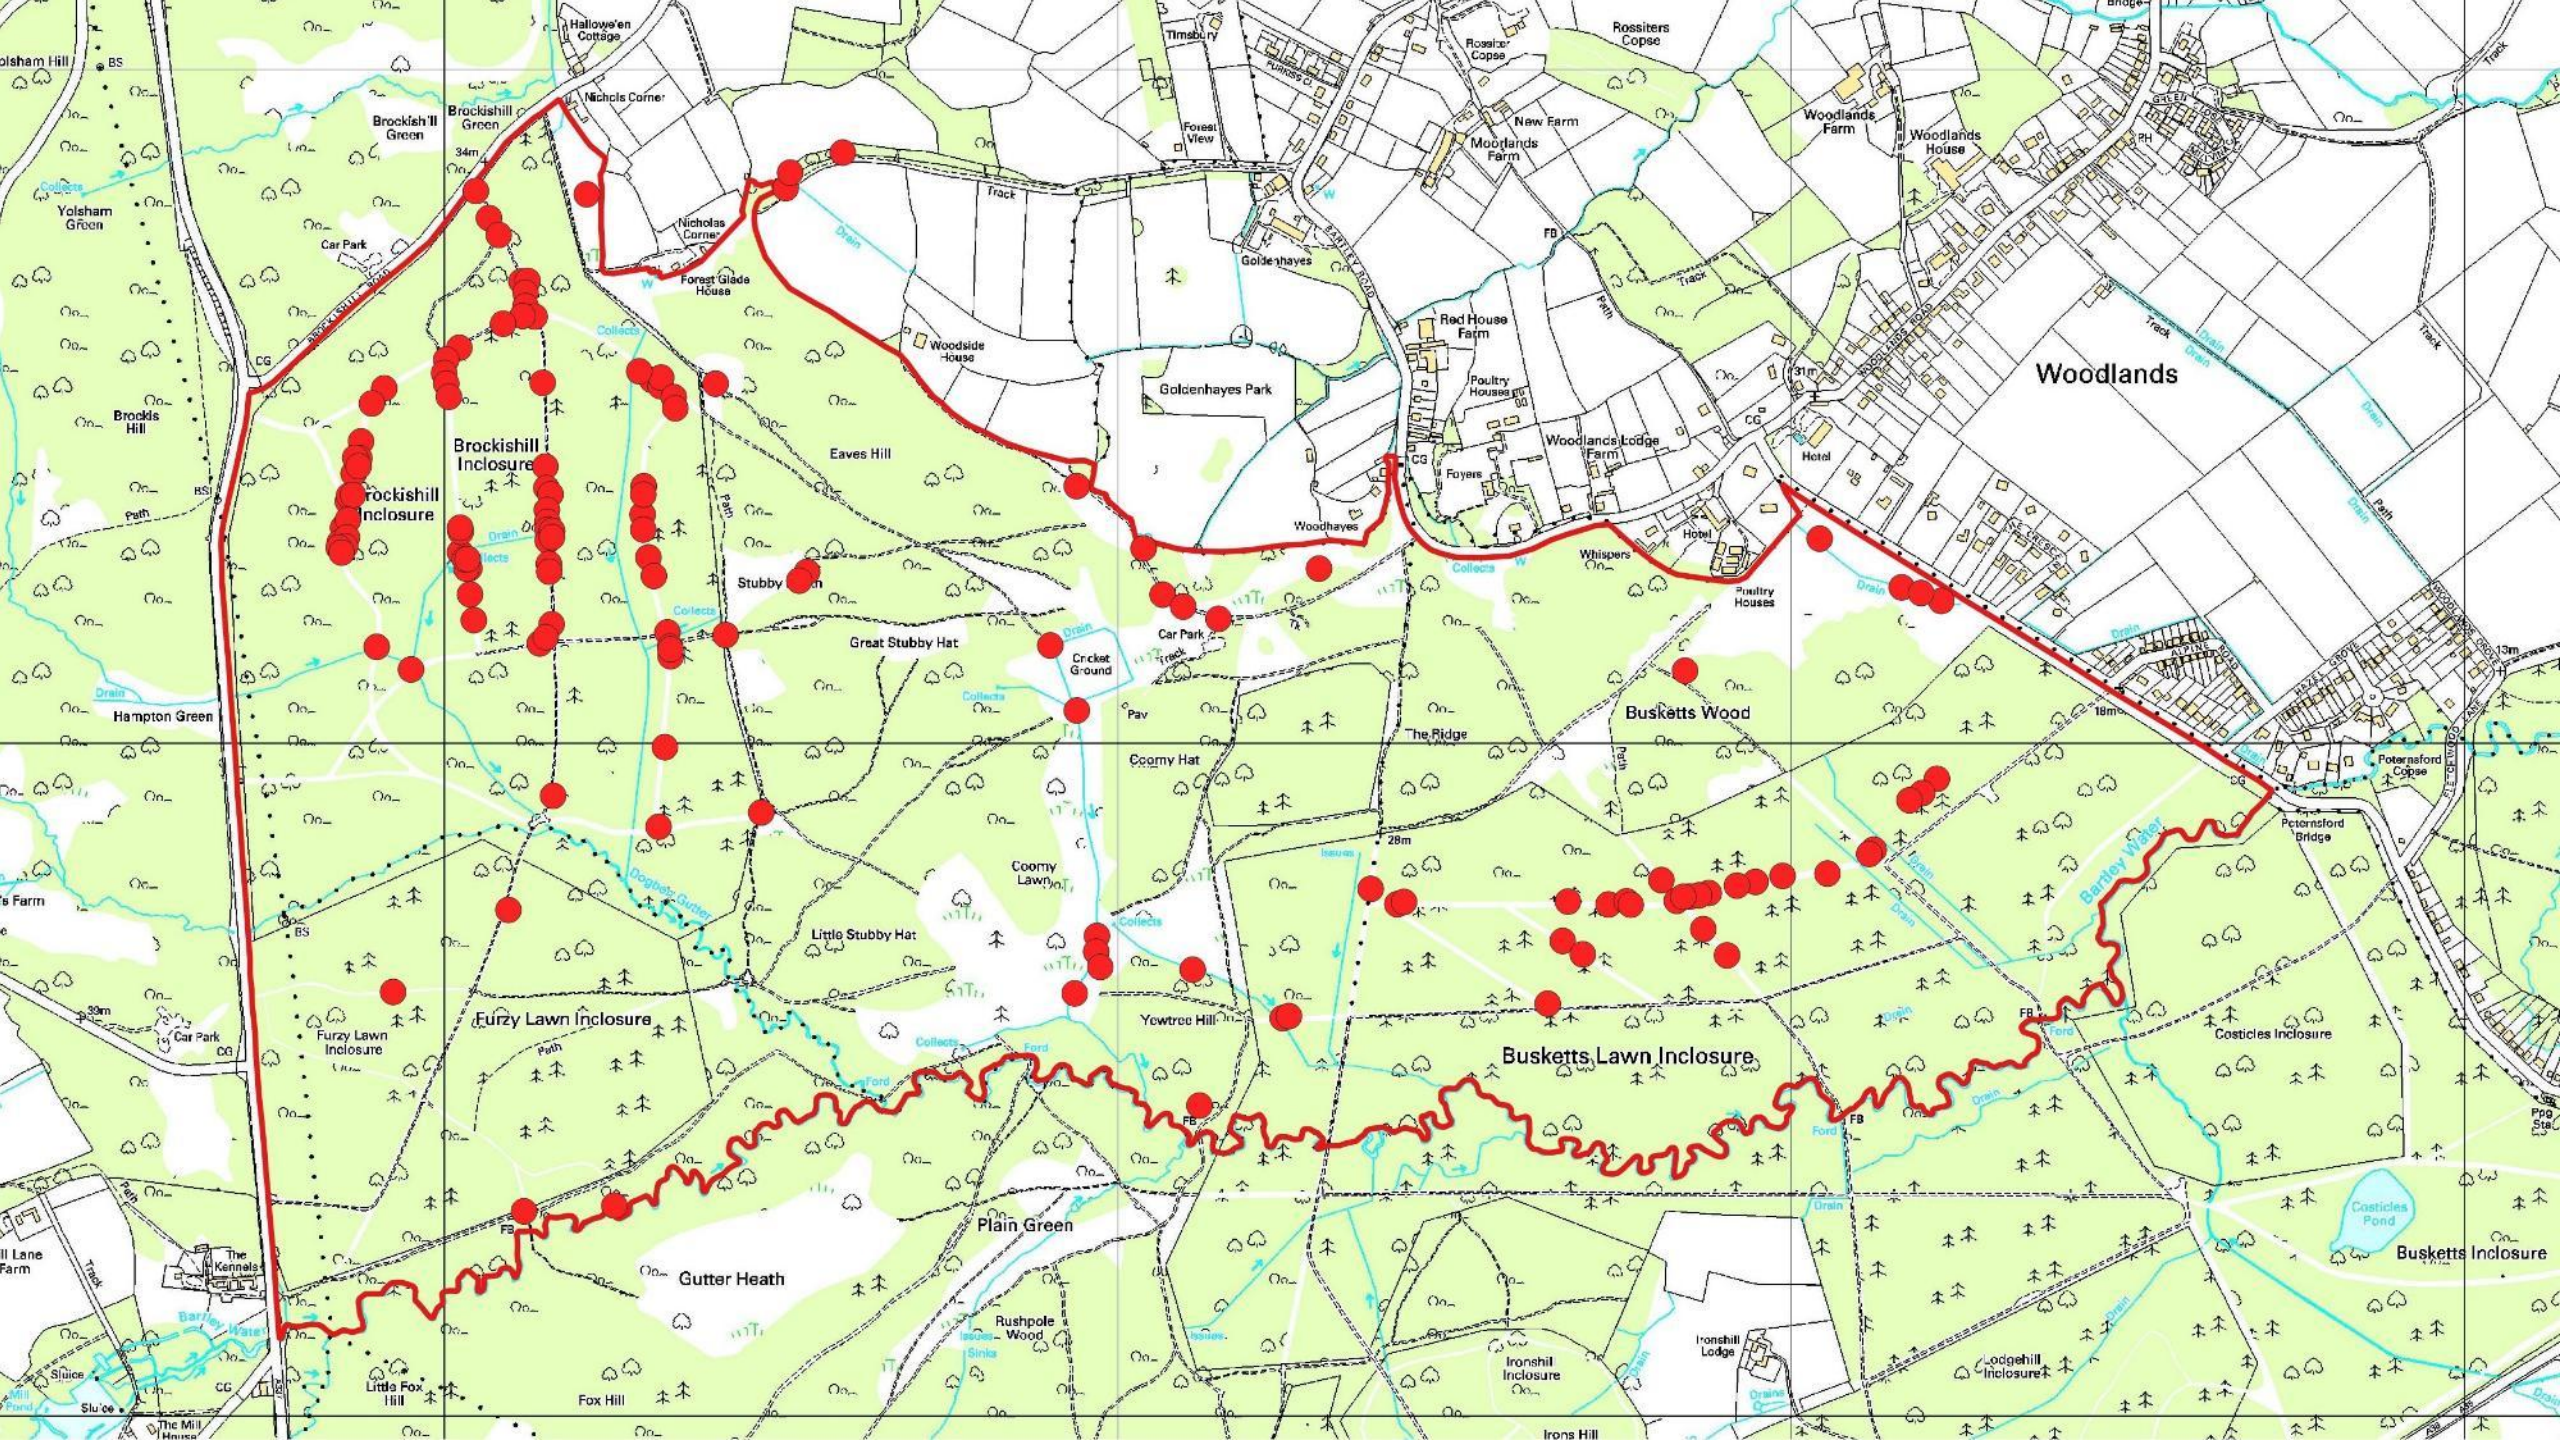

Is the Common Frog Likely to Remain 'Common' in the New Forest?

Paul Edgar (Amphibian & Reptile Conservation)

Annual Spawn Counts 2013 - 2026

2026 Spawn Counts Total = 971 (up to week 8)

2025 Spawn Counts

Total = 932

Brockishill Inclosure

Eaves Hill

Stubby Heath

Great Stubby Hat

path

Drain

Collects