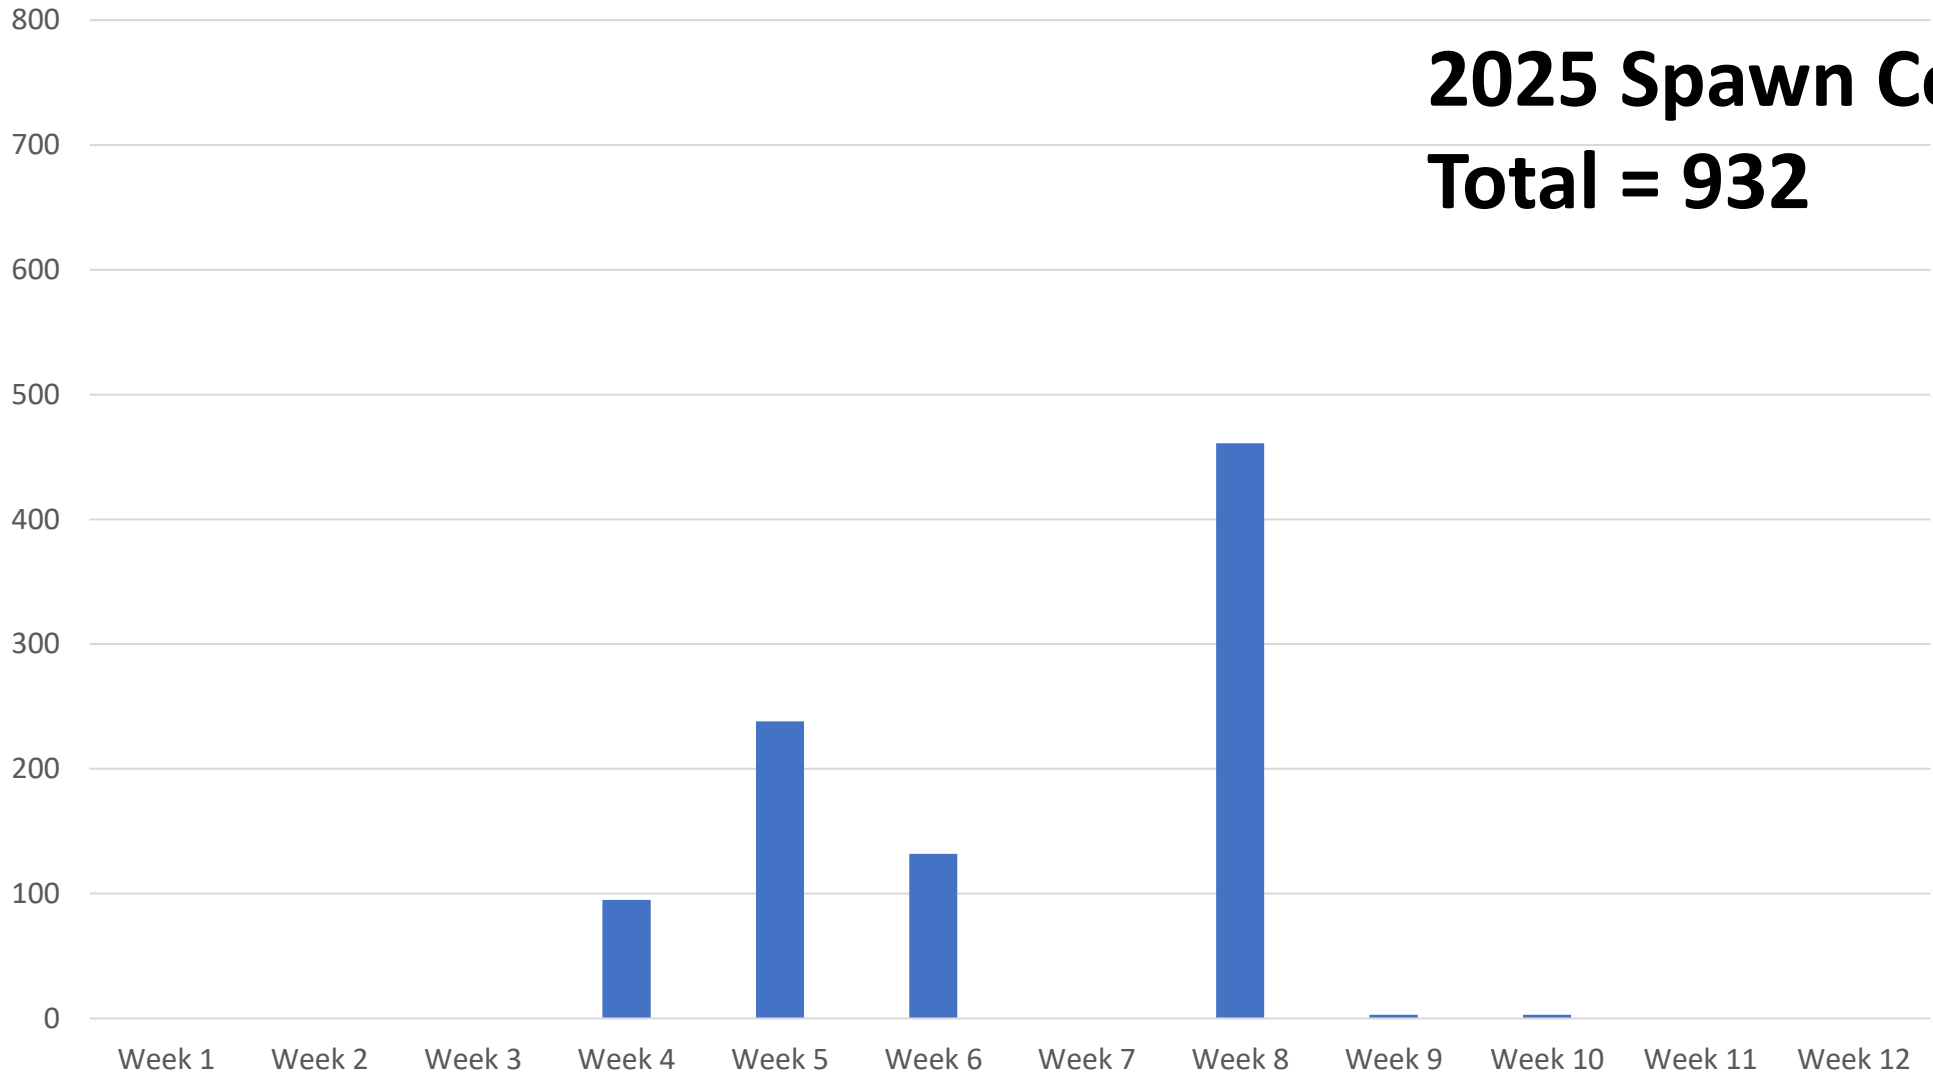

Is the Common Frog Likely to Remain 'Common' in the New Forest?

Paul Edgar (Amphibian & Reptile Conservation)

Annual Spawn Counts 2013 - 2026

2026 Spawn Counts Total = 971 (up to week 8)

2025 Spawn Counts

Total = 932

Brockishill Inclosure

Eaves Hill

Stubby Heath

Great Stubby Hat

path

Drain

Collects