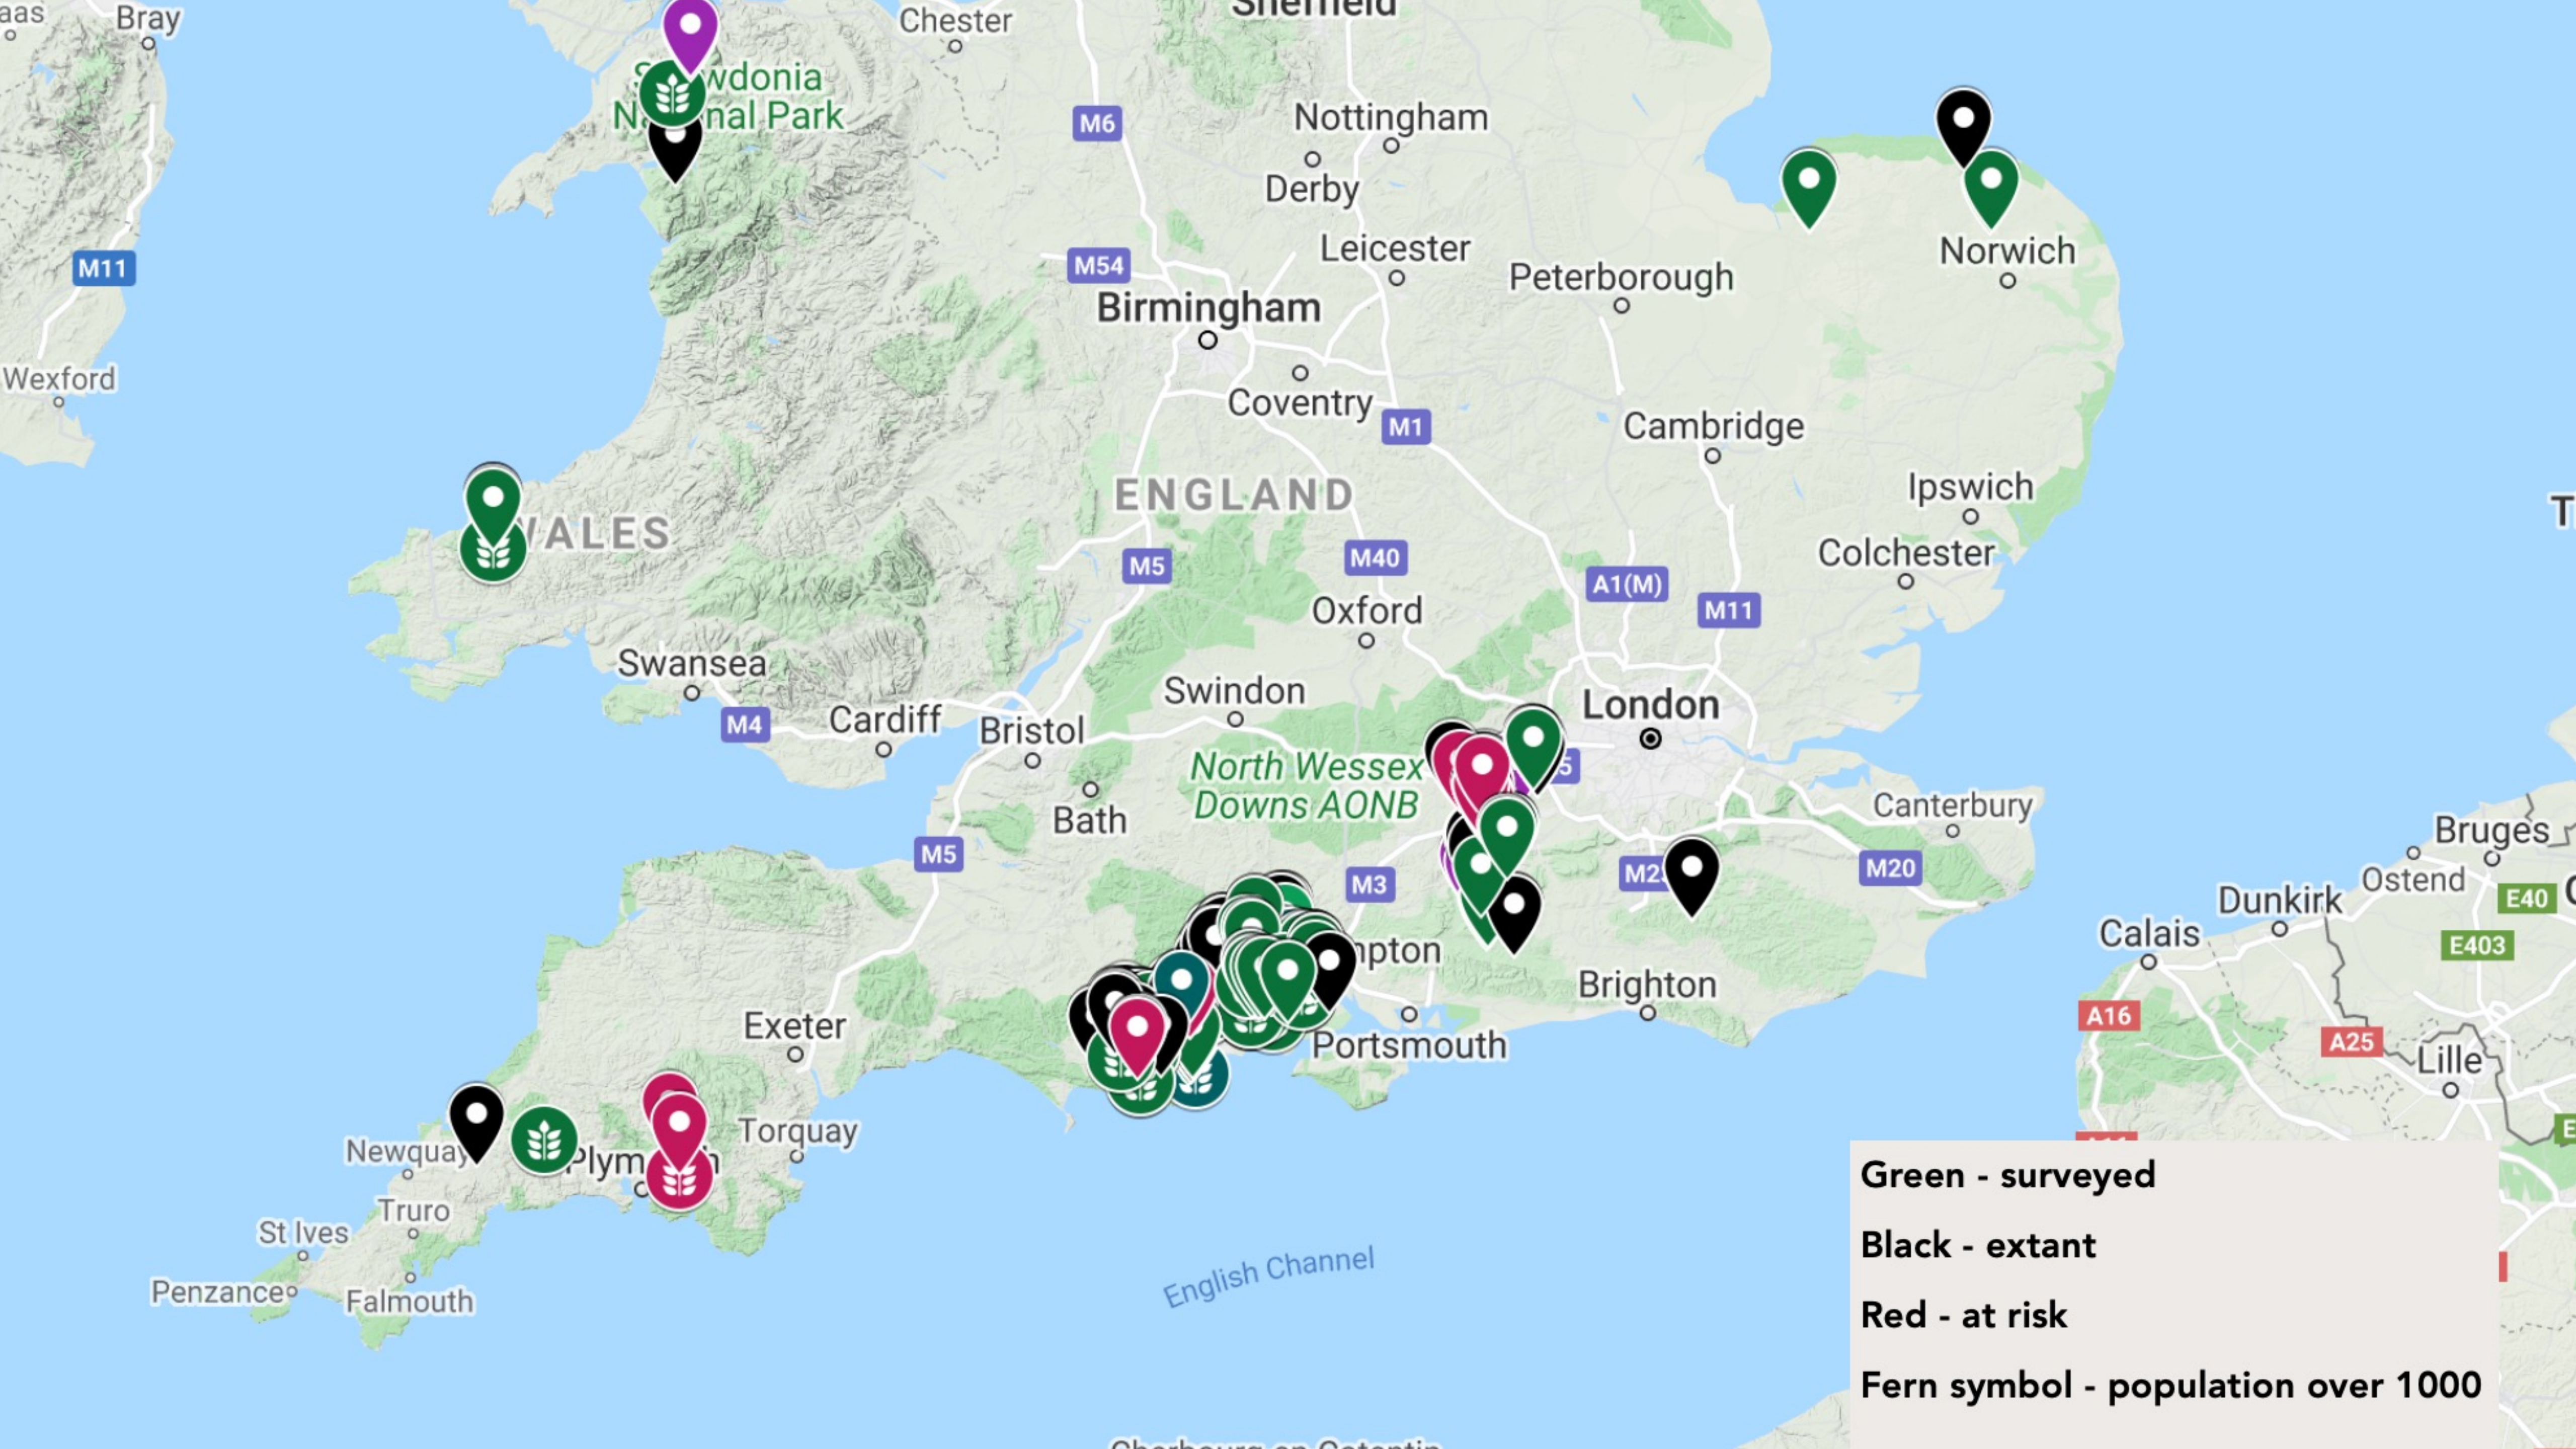

**the
species
recovery
trust**

Endangered
Species
Conservation in
the New Forest

Dominic Price, Director

Southampton

New Forest National Park

National Motor Museum, Beaulieu

The Solent

Cowes Osborne

A354

A36

A31

A338

A31

A348

A338

M3

M27

M27

M271

M27

M

Green - surveyed
Black - extant
Red - at risk
Fern symbol - population over 1000

Southampton

New Forest National Park

National Motor Museum, Beaulieu

The Solent

Cowes Osborne

A31

A348

A338

A36

A31