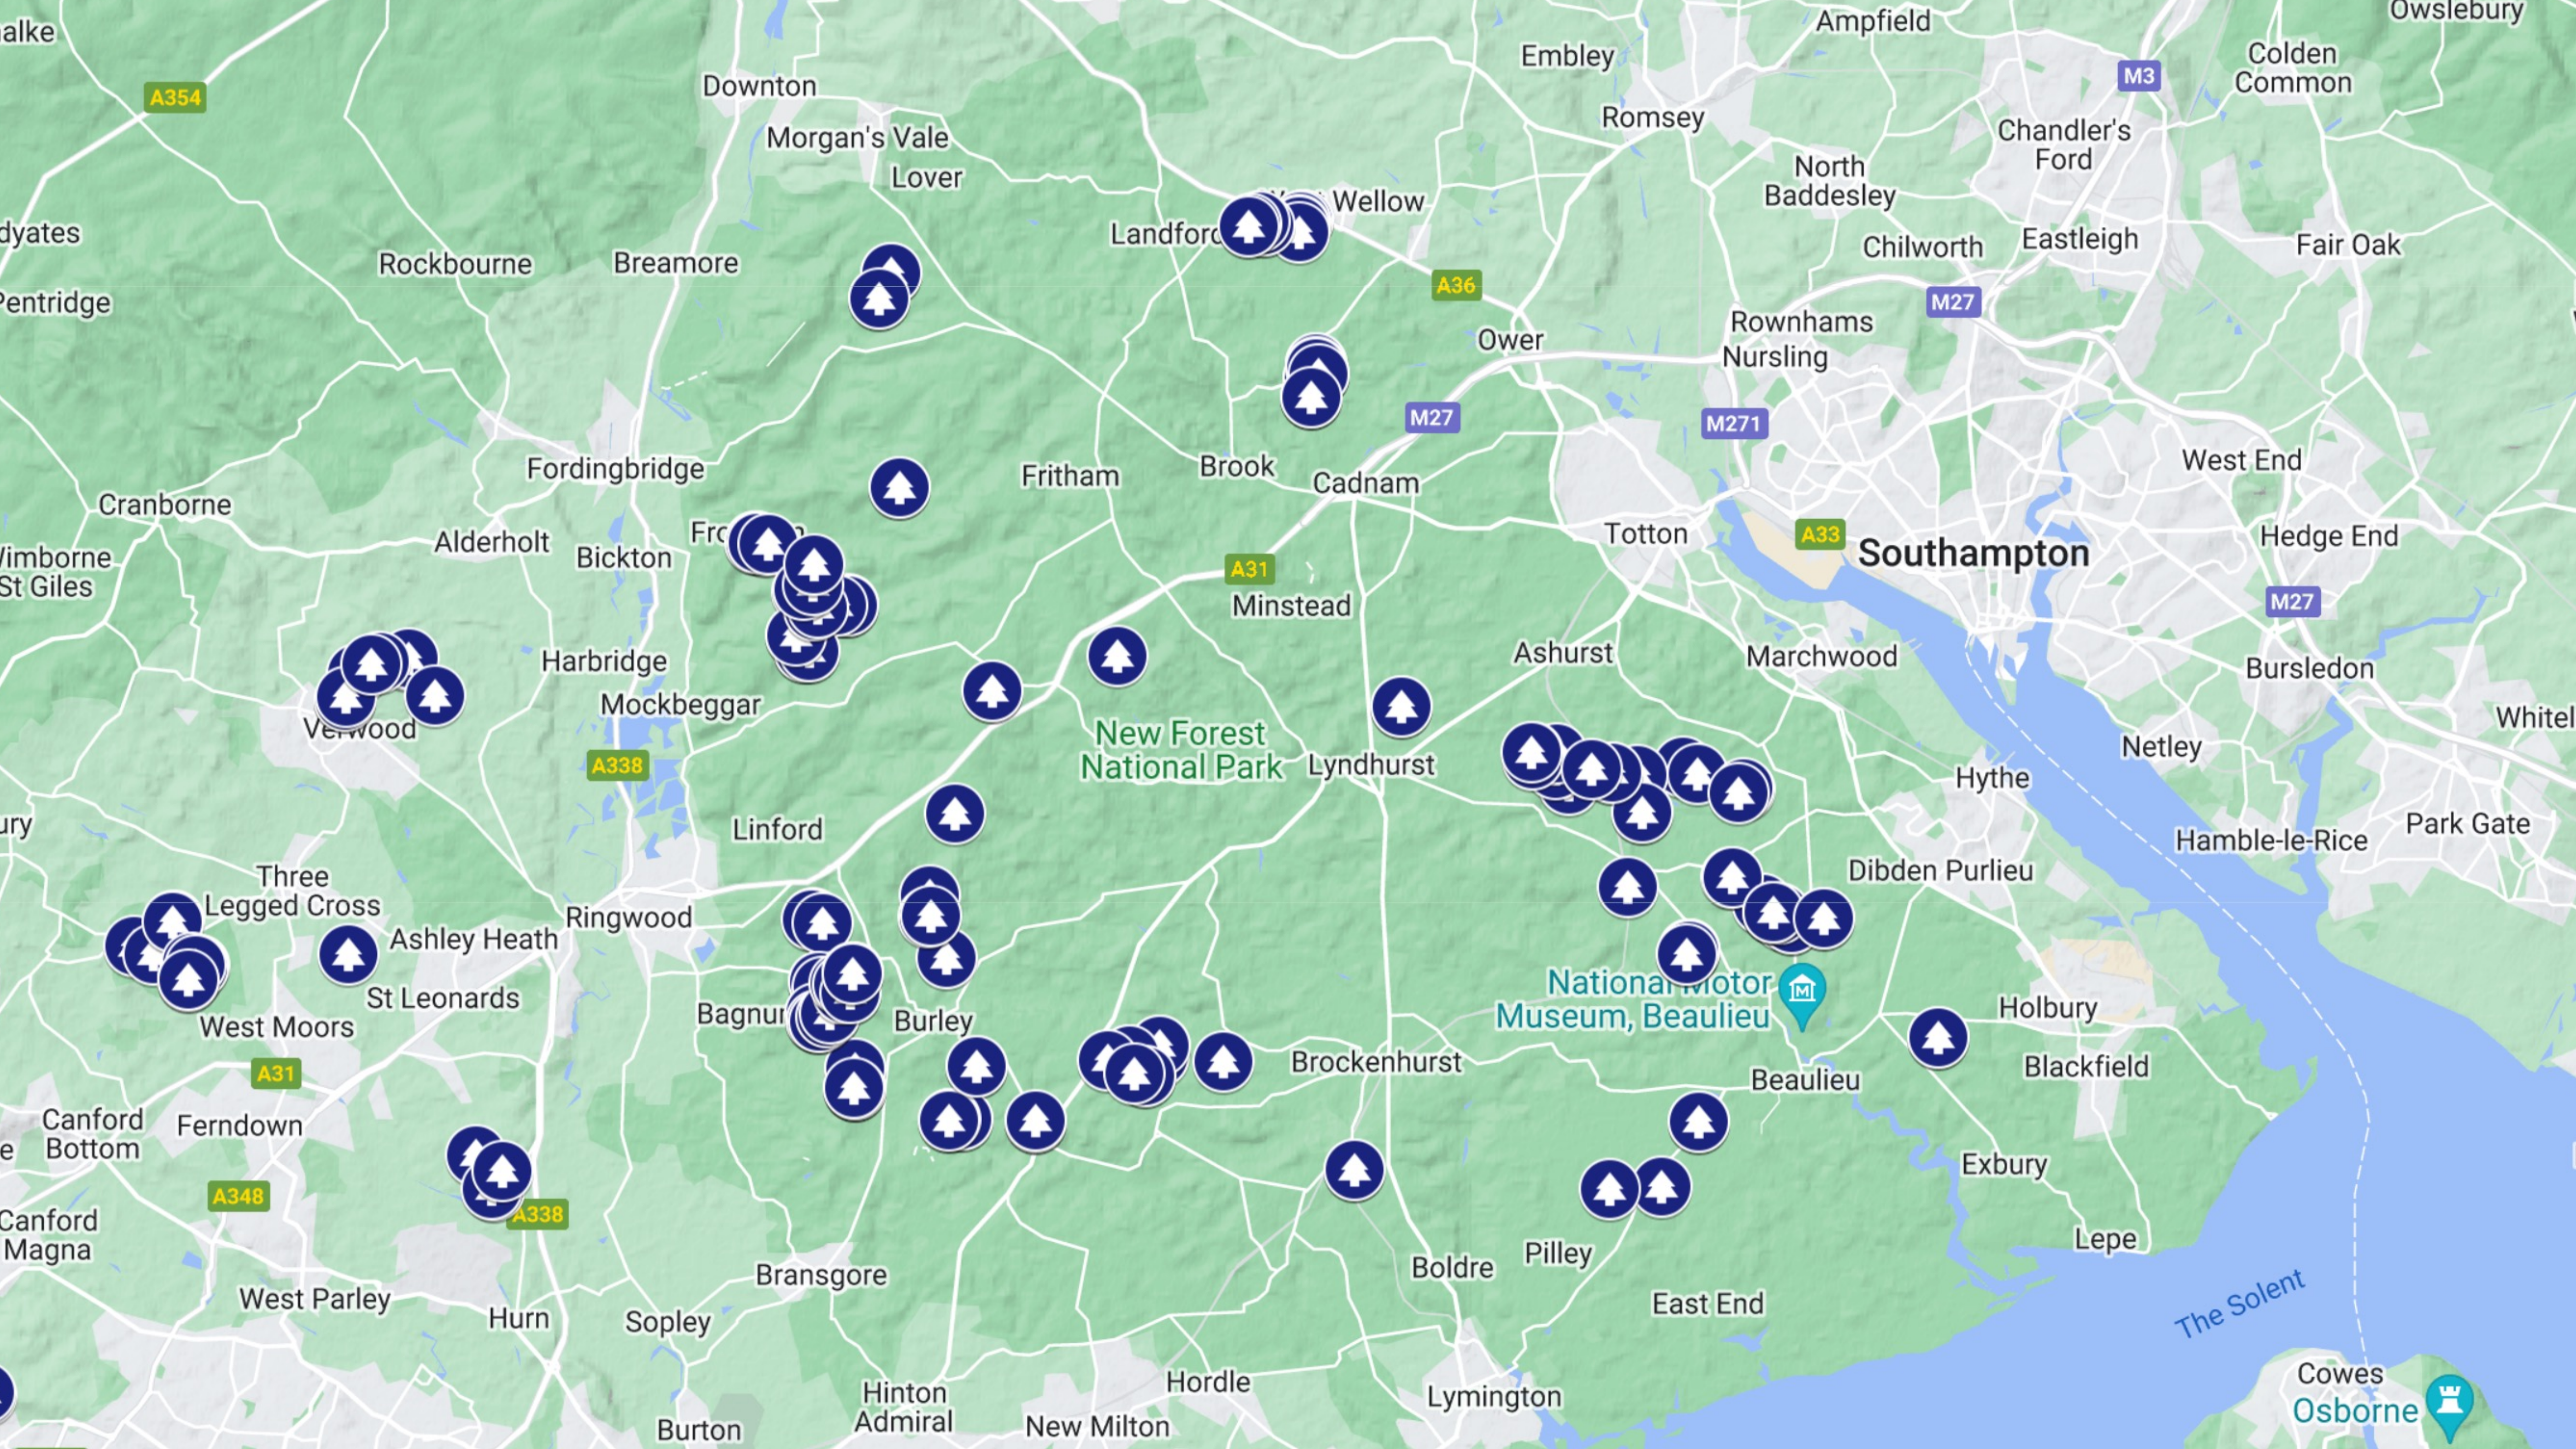

**the
species
recovery
trust**

Endangered
Species
Conservation in
the New Forest

Dominic Price, Director

Southampton

New Forest National Park

National Motor Museum, Beaulieu

The Solent

Cowes Osborne

M27

M27

M271

M27

M

Green - surveyed
Black - extant
Red - at risk
Fern symbol - population over 1000

Southampton

New Forest National Park

National Motor Museum, Beaulieu

The Solent

Cowes Osborne

A31

A348

A338

A36

A31