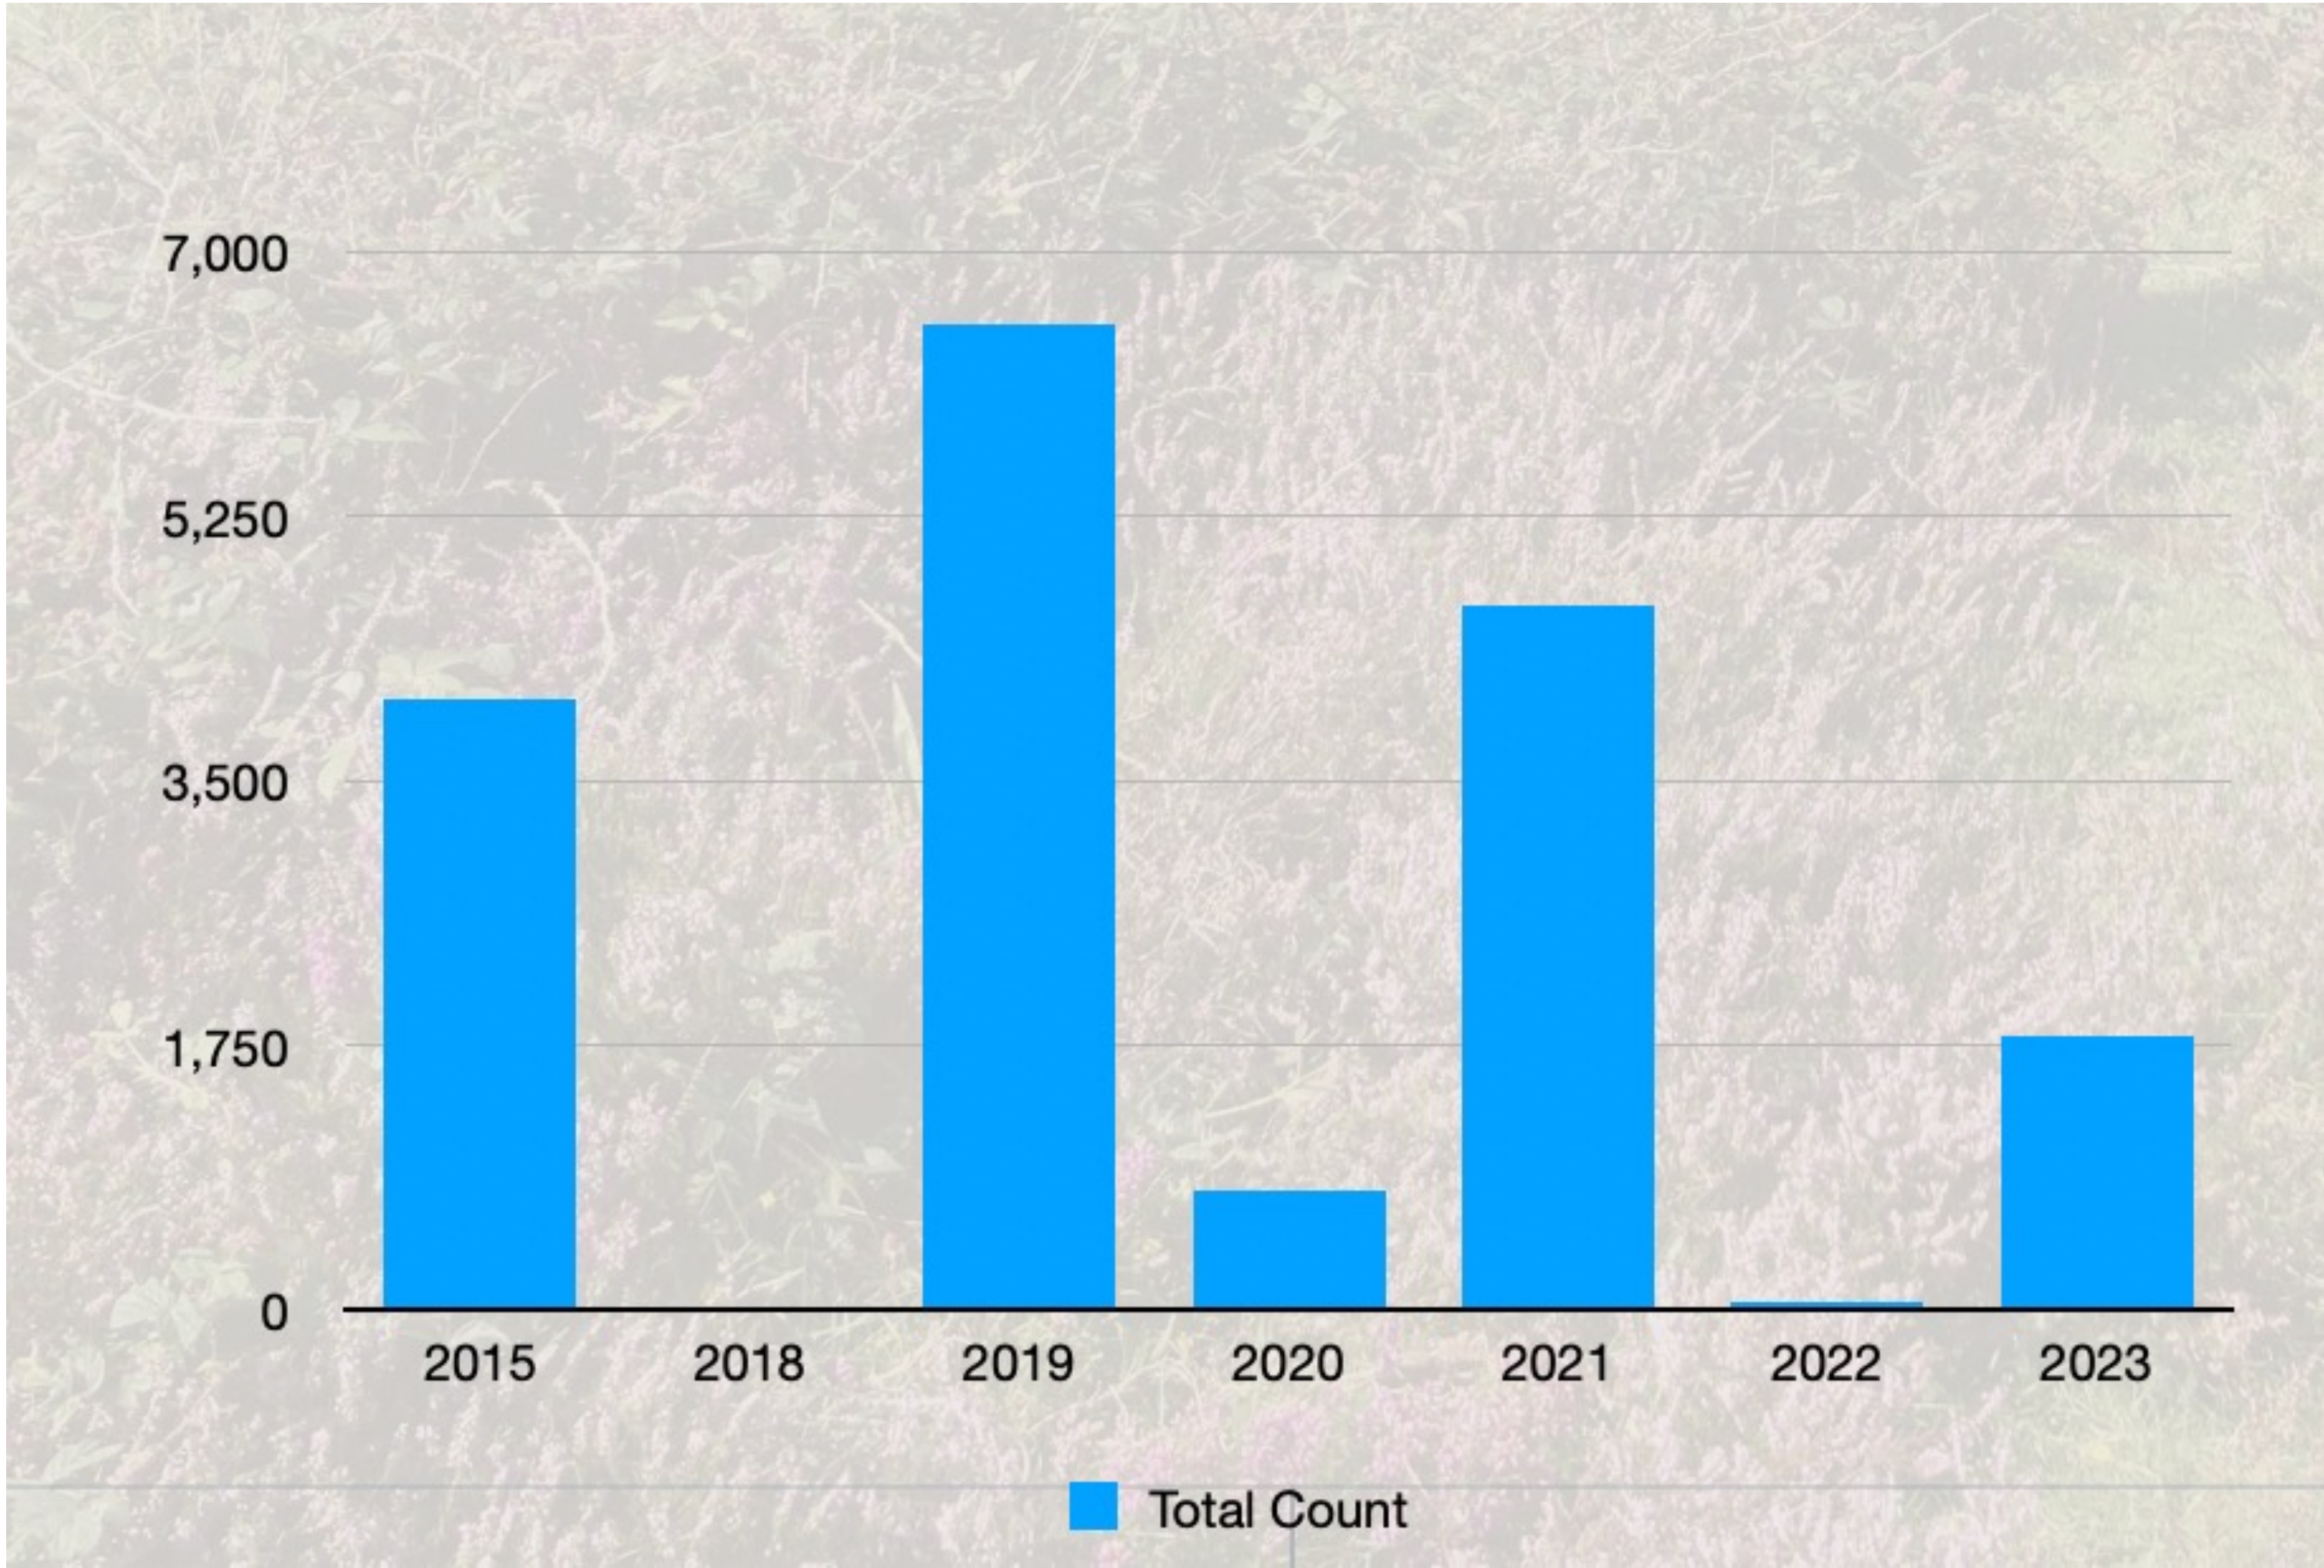

M27

M27

M271

M27

M

Green - surveyed
Black - extant
Red - at risk
Fern symbol - population over 1000

Southampton

New Forest National Park

A338

M27

M27

M271

M27

Nov 2023

the
species
recovery
trust

Dominic Price, Director