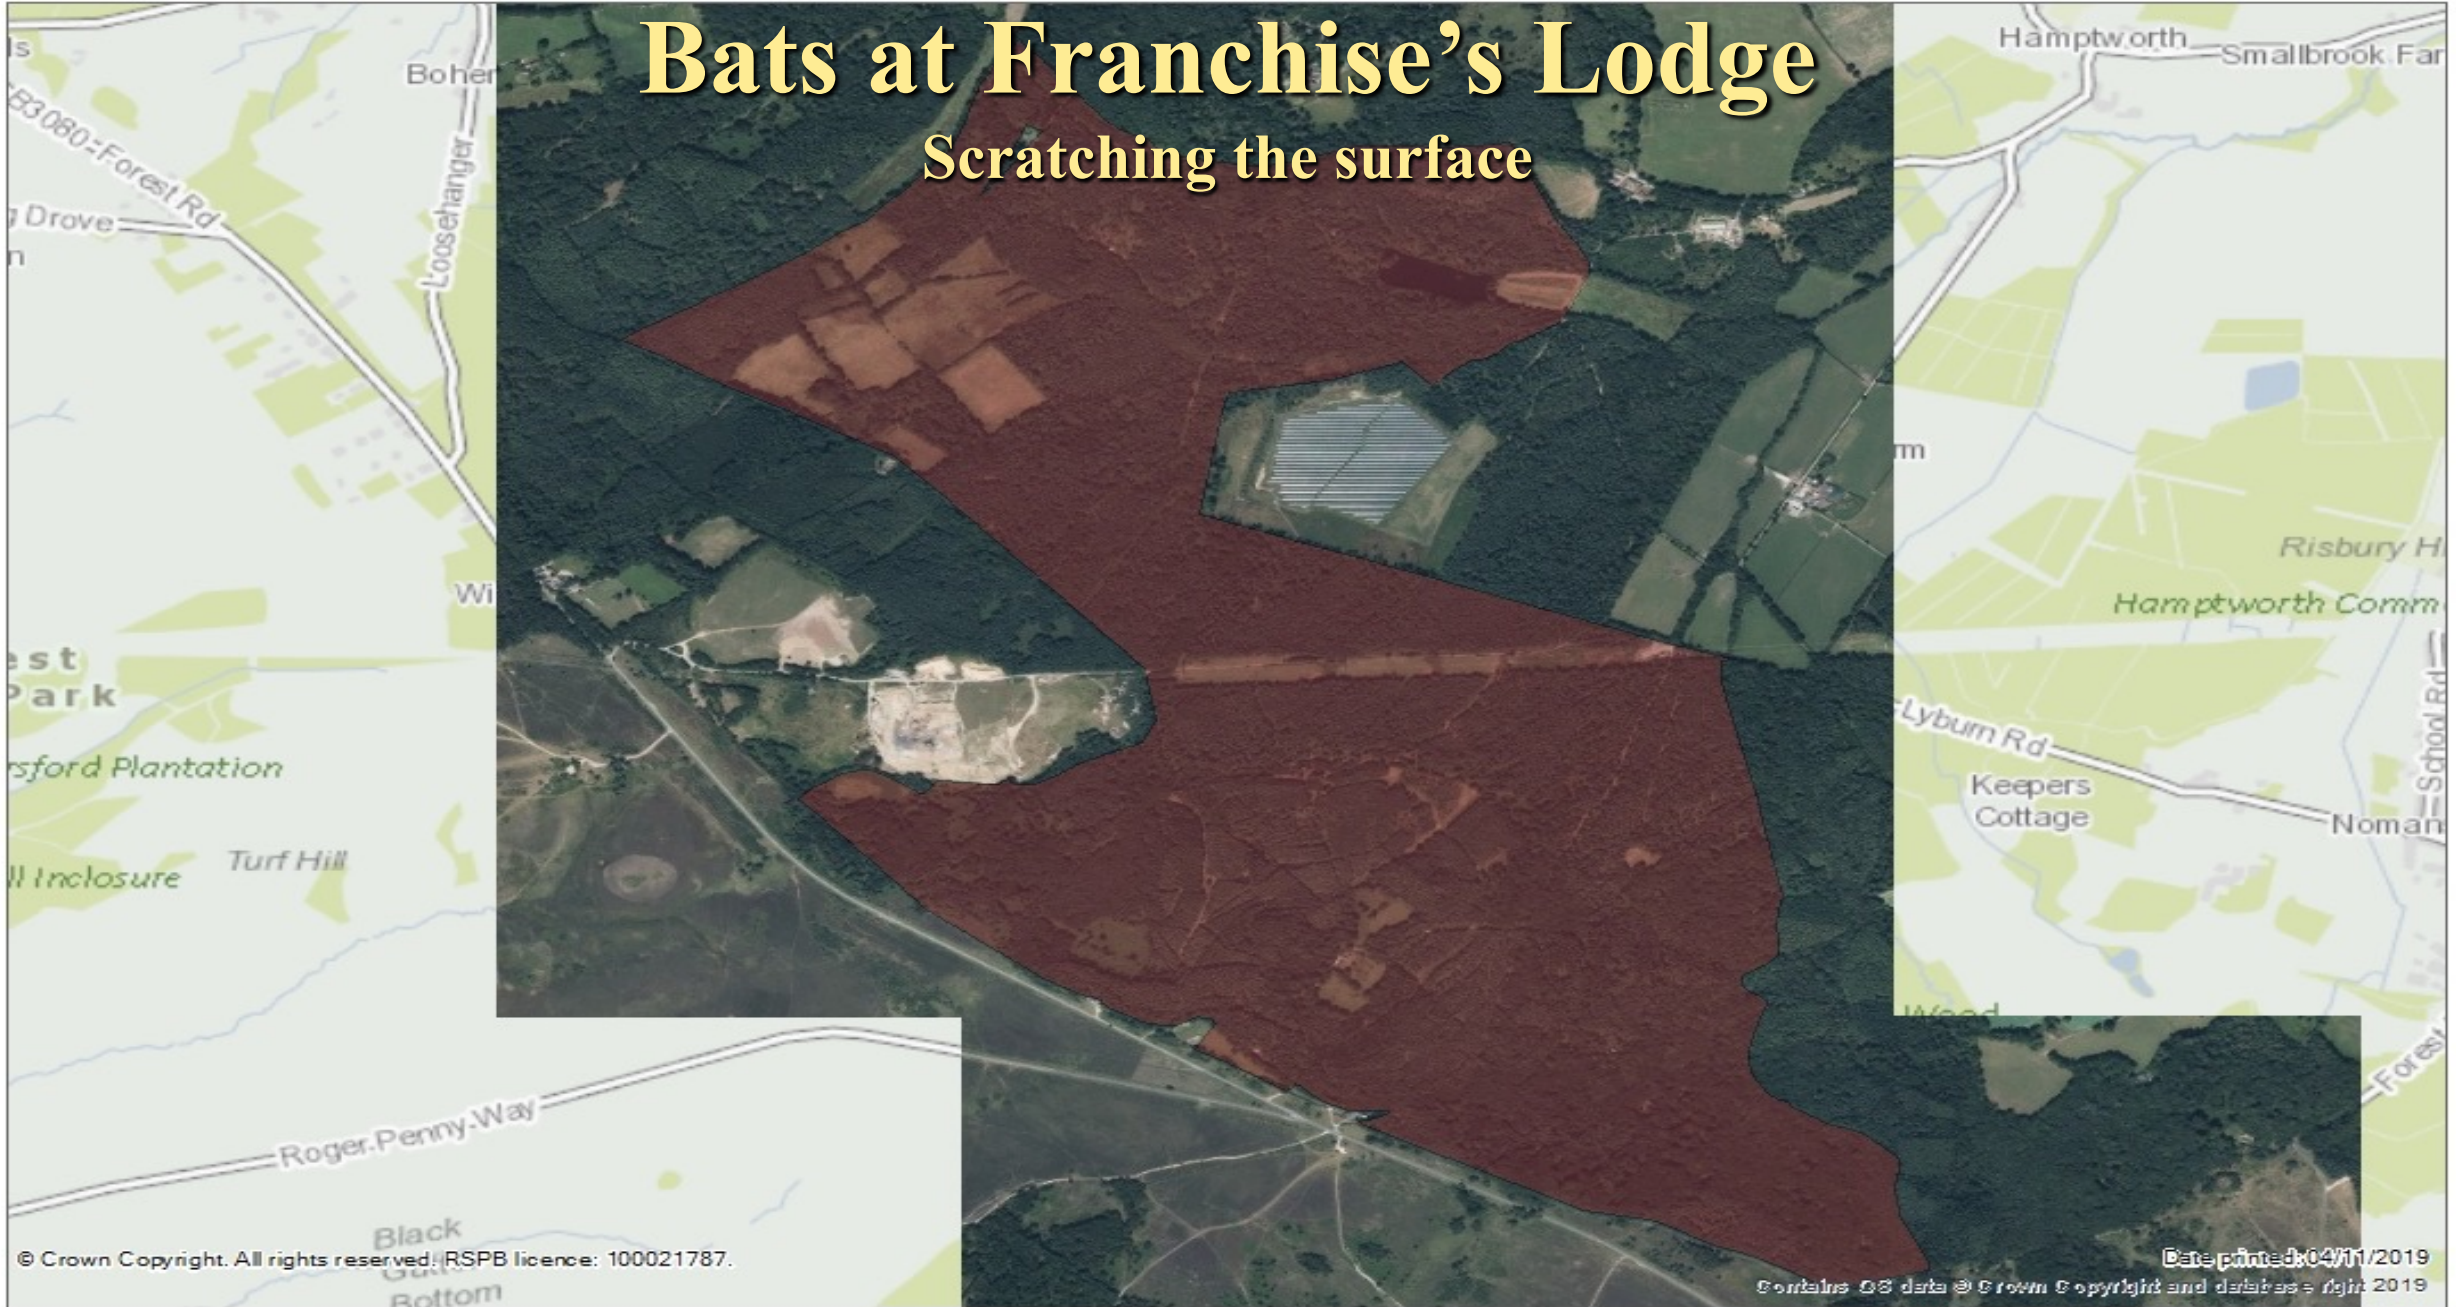

Bats at Franchise's Lodge

Scratching the surface

Photo: Jamie
Palmer

Barbastelle

Photo: Jamie
Palmer

Bechstein's Bat

Chilmark Quarries

ca 30km!

Franchise's Lodge

	Escaped	Female	Male	Grand Total
Species				
Barbastelle		11	7	18
Serotine		1		1
Bechstein's Bat		14	3	17
Daubenton's Bat			7	7
Natterer's Bat		3	6	9
Noctule		5	1	6
Common Pipistrelle		10	8	18
Soprano Pipistrelle	1	31	37	69
Brown Long-eared Bat		8	8	16
Grand Total	1	83	77	161