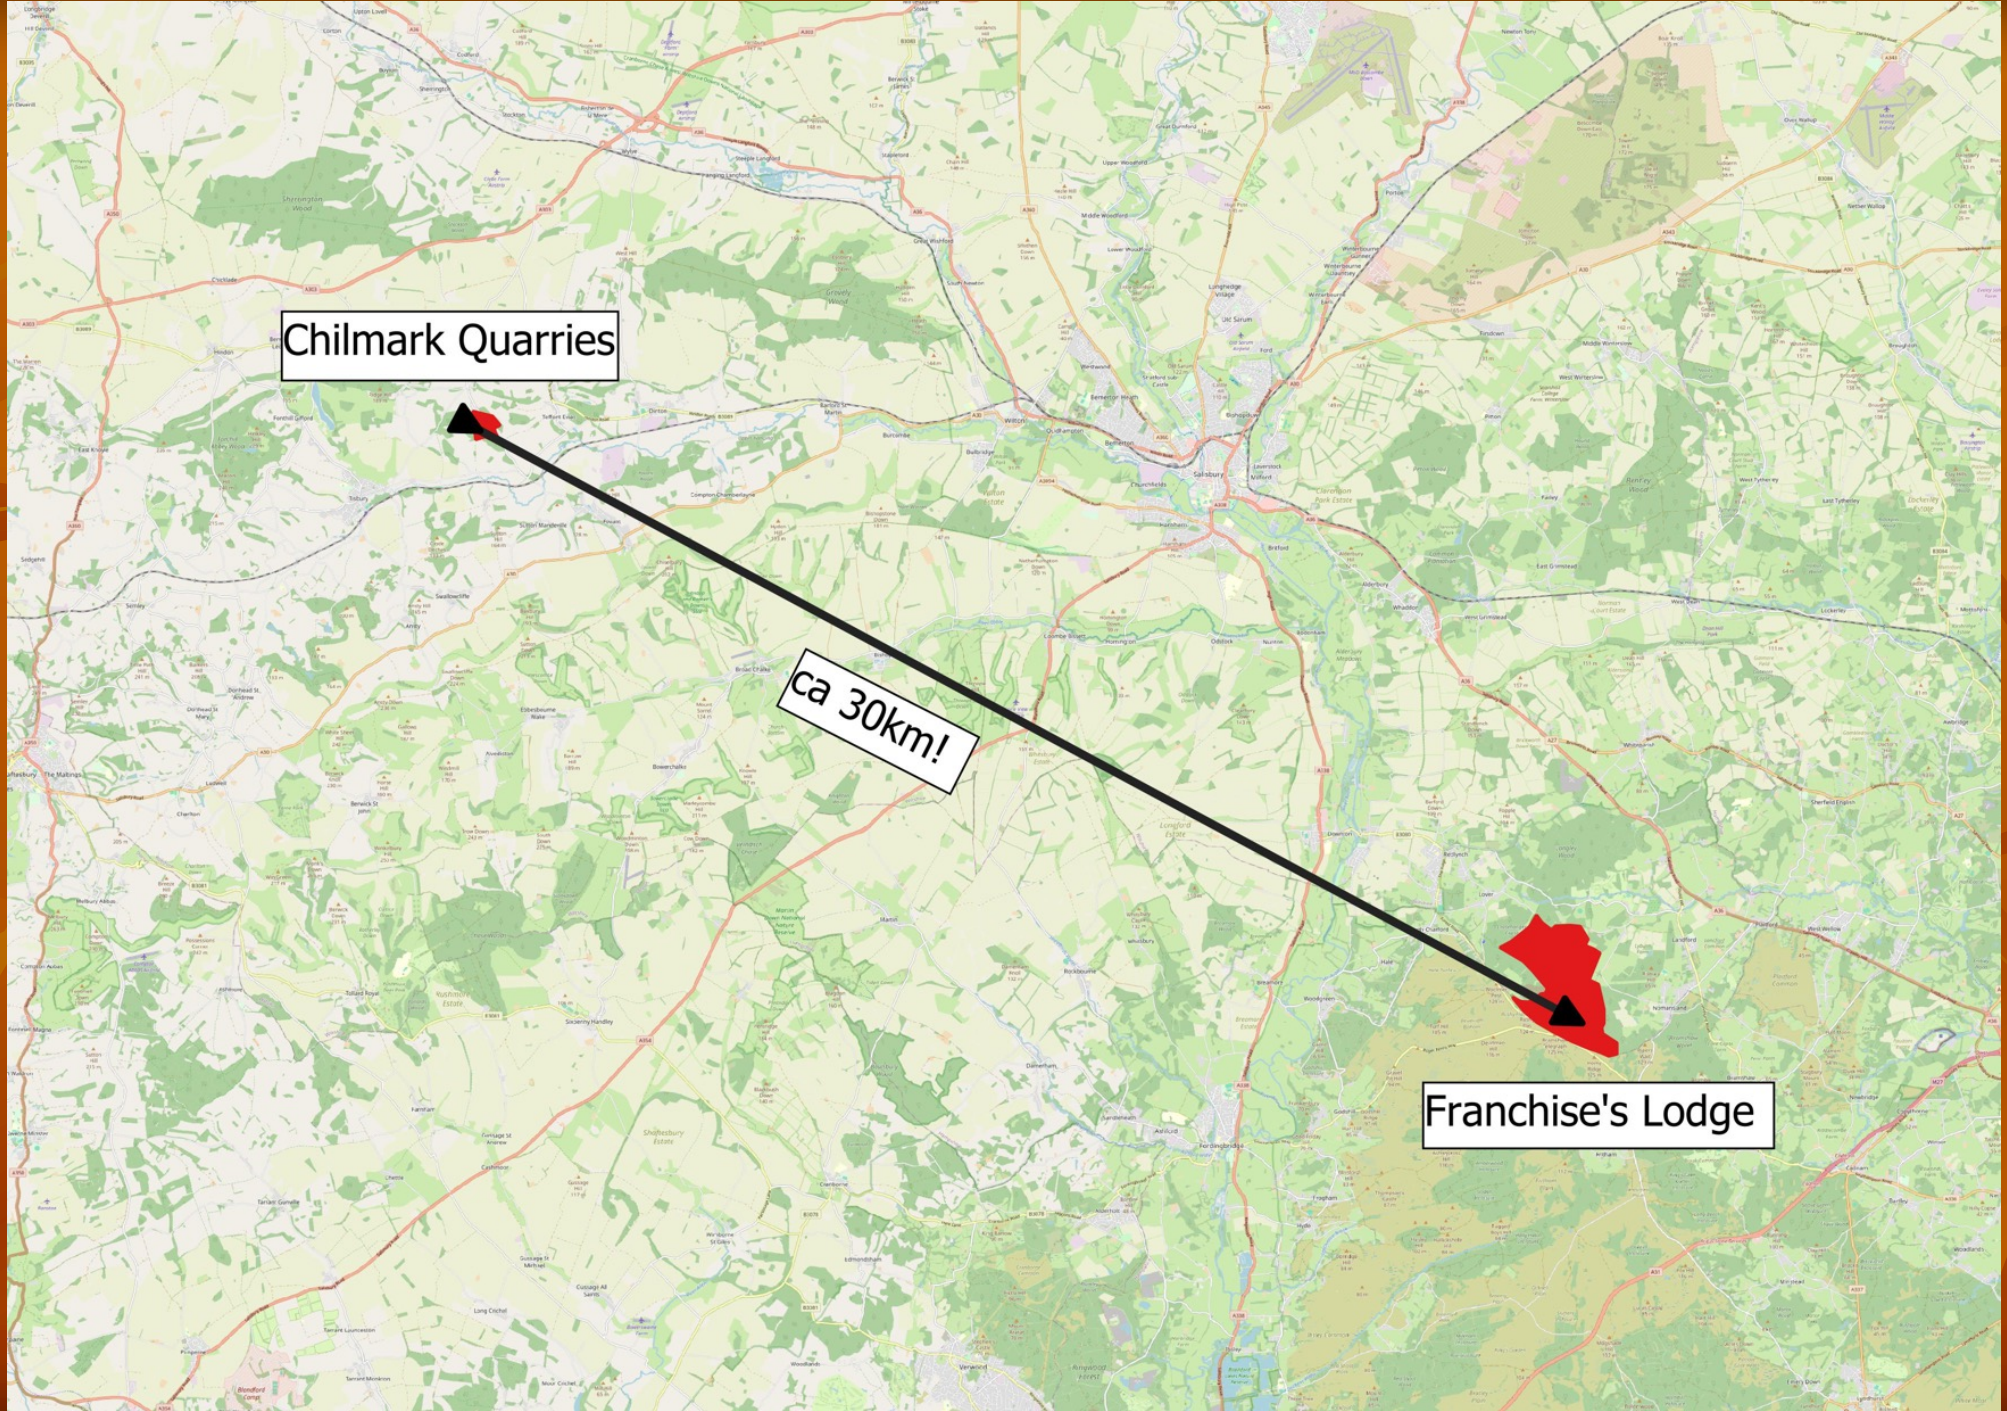

Bats at Franchise's Lodge

Scratching the surface

Photo: Jamie
Palmer

Barbastelle

Photo: Jamie
Palmer

Bechstein's Bat

Chilmark Quarries

ca 30km!

Franchise's Lodge

	Escaped	Female	Male	Grand Total
Species				
Barbastelle		11	7	18
Serotine		1		1
Bechstein's Bat		14	3	17
Daubenton's Bat			7	7
Natterer's Bat		3	6	9
Noctule		5	1	6
Common Pipistrelle		10	8	18
Soprano Pipistrelle	1	31	37	69
Brown Long-eared Bat		8	8	16
Grand Total	1	83	77	161